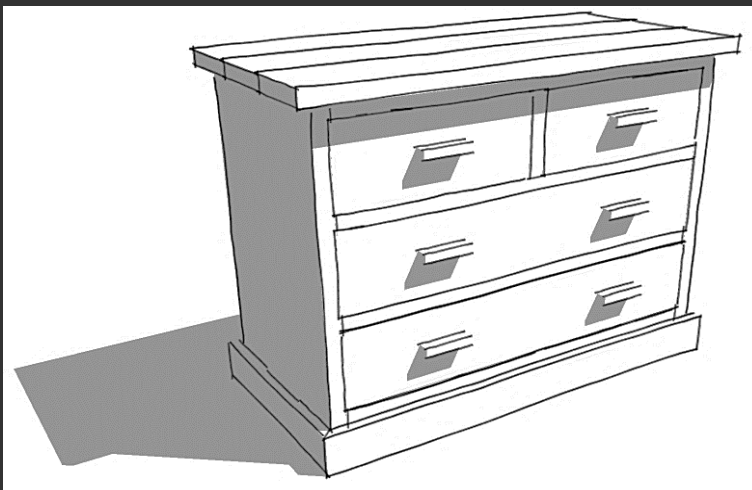

Chest of drawers type 2

Length: 800mm
Width 450mm
Height: 750mm
Plank thickness: 18mm/30mm
Number of drawers: 4

PRICE: Approx R1 700

NOT YET AVAILABLE