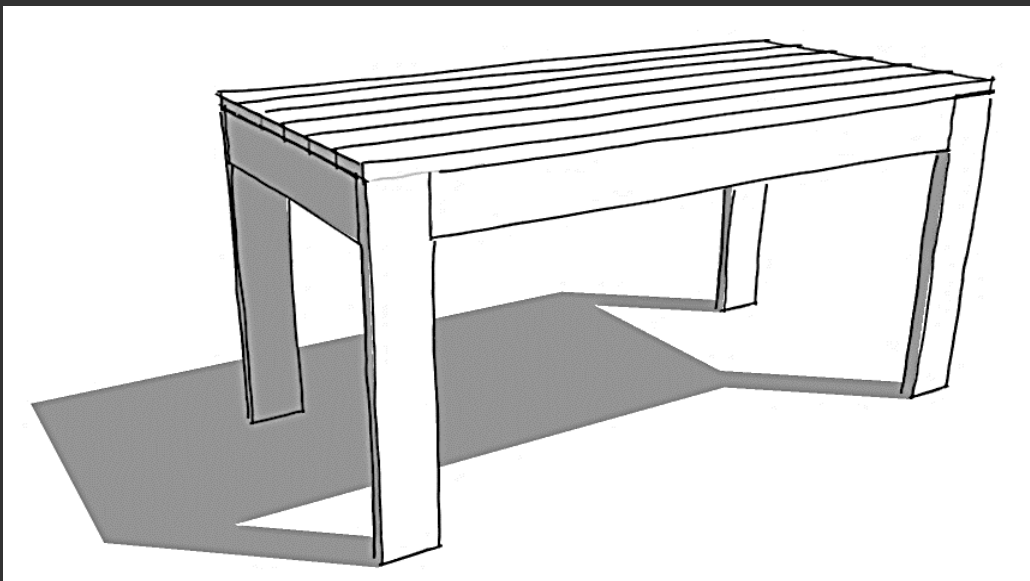

**Table 1**

Length: 1800m/2400mm  
Width 980mm  
Height: 750mm  
Plank thickness: 30mm/38mm  
Leg thickness: 90mm sq

**PRICE:** from R2 900

**Table 2** (Contemporary square)

Length: 1800m/2400mm  
Width 900mm  
Height: 750mm  
Plank thickness: 30mm  
Leg dimensions: 38mm x 140mm

Length: 1500mm  
Width 300mm  
Height: 450mm  
Plank thickness: 35mm  
Leg dimensions: 38mm x 360mm