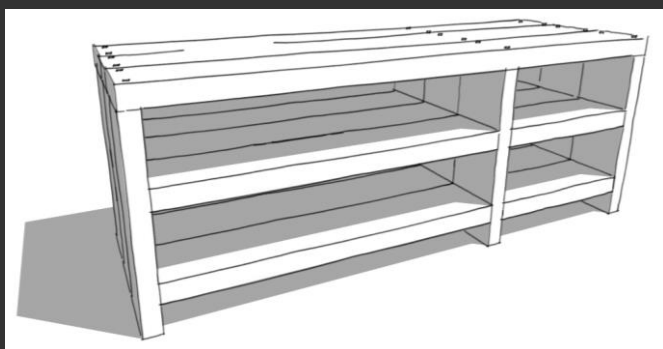

TV Cabinet type 1

Length: 1200mm/1500mm
Width 420mm
Height: 400mm
Plank thickness: 30mm/38mm
Number of drawers: 0

PRICE: from R2 500