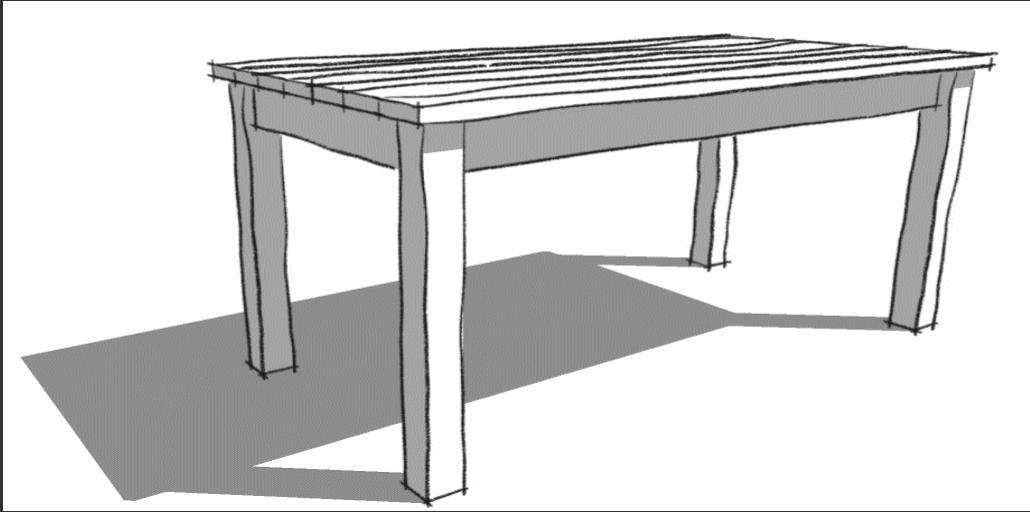

**Table 1**

Length: 1800m/2400mm  
Width 980mm  
Height: 750mm  
Plank thickness: 30mm/38mm  
Leg thickness: 90mm sq

**PRICE:** from R2 900

**Table 2** (Contemporary square)

Length: 1800m/2400mm  
Width 900mm  
Height: 750mm  
Plank thickness: 30mm  
Leg dimensions: 38mm x 140mm

Length: 1500mm  
Width 300mm  
Height: 450mm  
Plank thickness: 35mm  
Leg dimensions: 38mm x 360mm