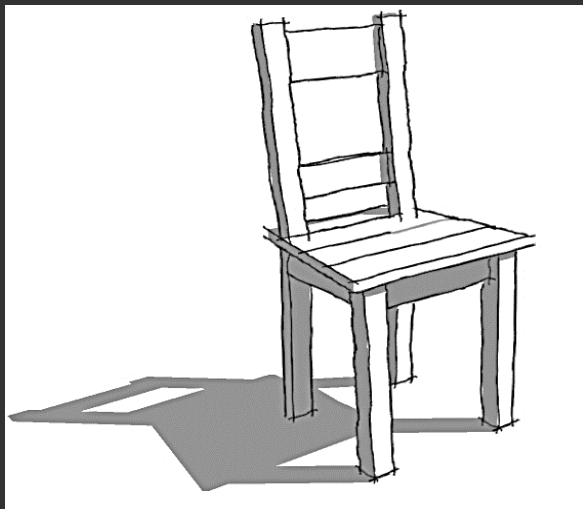

Chair type 2

Seating Width 380mm/450mm
Seating Height: 450mm
Plank thickness: 22mm
Rail thickness: 30mm
Leg thickness: 50mm sq

PRICE: TBC