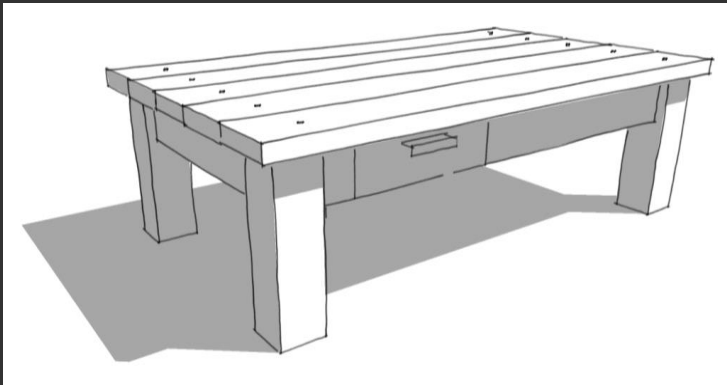

Coffee Table 2 (2 or 4 drawer option)

Length: 1200mm/1500mm/1800mm
Width 750mm/900mm
Height: 400mm
Plank thickness: 30mm
Leg thickness: 75mm sq
Drawer: 400mm x 140mm high

PRICE: from R2 450