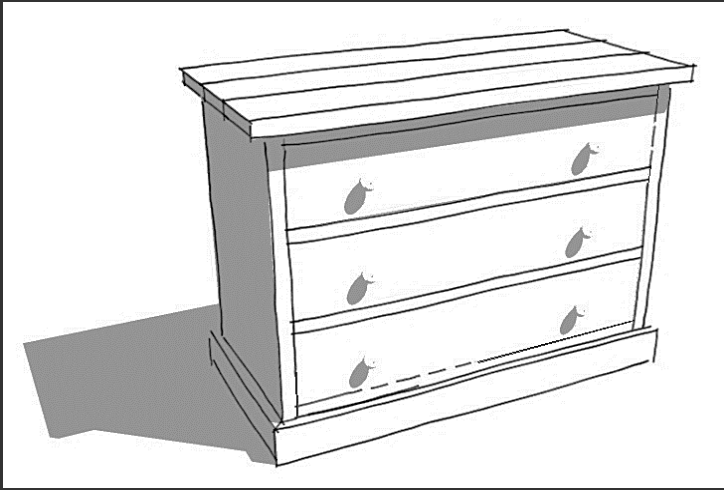

**PRICE:** TBC

Chair type 2

Seating Width 380mm/450mm  
Seating Height: 450mm  
Plank thickness: 22mm  
Rail thickness: 30mm  
Leg thickness: 50mm sq

**PRICE:** TBC

Double Bed

Size: 1500mm x 2100mm  
Headboard height: 1000mm  
Plank thickness: 22mm  
Rail thickness: 30mm  
Leg thickness: 90mm sq

**PRICE:** R2 700

Chest of drawers type 1  
 Length: 800mm  
 Width 450mm  
 Height: 750mm  
 Plank thickness: 18mm/30mm  
 Number of drawers: 3

**PRICE:** Approx R1 700

**NOT YET AVAILABLE**

Chest of drawers type 2