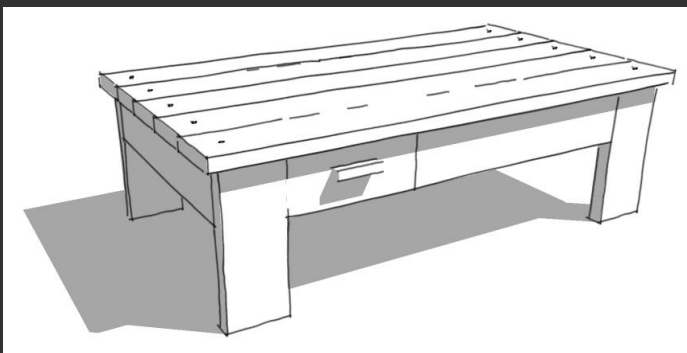

Coffee Table 4 (2 or 4 drawer option)

Length: 1200mm/1500mm/1800mm
Width 750mm/900mm
Height: 400mm
Plank thickness: 30mm
Leg dimensions: 35mm x 140mm
Drawer: 400mm x 140mm high

PRICE: from R2 450