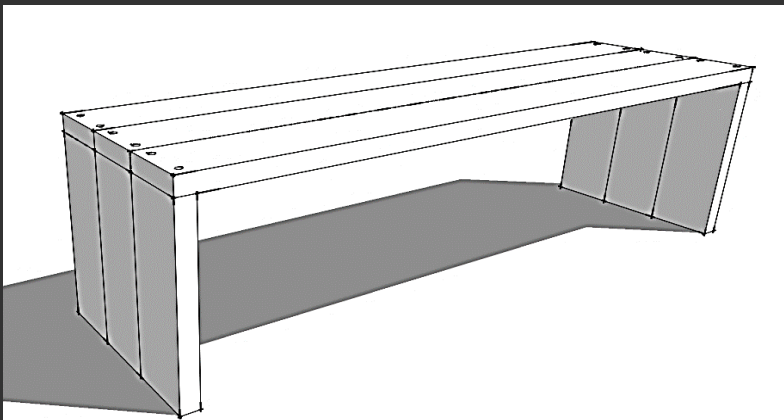

**Table 1**

Length: 1800m/2400mm  
Width 980mm  
Height: 750mm  
Plank thickness: 30mm/38mm  
Leg thickness: 90mm sq

**PRICE:** from R2 900

**Table 2** (Contemporary square)

Length: 1800m/2400mm  
Width 900mm  
Height: 750mm  
Plank thickness: 30mm  
Leg dimensions: 38mm x 140mm

**PRICE:** from R2 900

**Bench type 1** (3 plank) R350

Length: 1500mm  
Width 360mm  
Height: 450mm  
Plank thickness: 30mm  
Leg thickness: 75mm sq

**PRICE:** R1 700

**Bench type 2** (2 plank)

Length: 1500mm  
Width 300mm  
Height: 450mm  
Plank thickness: 30mm  
Leg thickness: 75mm sq

**PRICE:** R1 700

**Bench type 3**  
(contemporary square)

Length: 1500mm  
Width 360mm  
Height: 450mm  
Plank thickness: 35mm  
Leg dimensions: 35mm x 360mm

**PRICE:** R1 700

**Bench type 4**  
(contemporary chamfered)

Length: 1500mm  
Width 300mm  
Height: 450mm  
Plank thickness: 35mm  
Leg dimensions: 38mm x 360mm