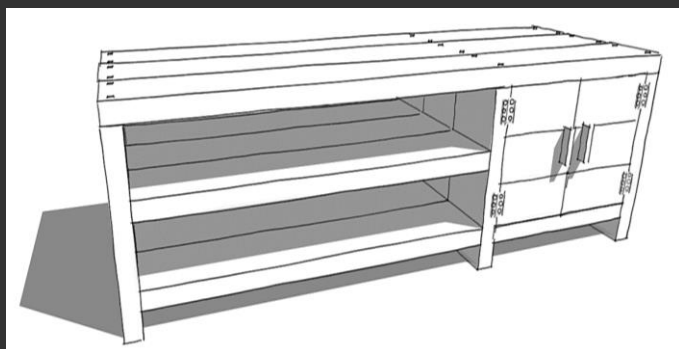

TV Cabinet type 3 (hinged doors)

Length: 1200mm/1500mm
Width 420mm
Height: 400mm
Plank thickness: 30mm/38mm

PRICE: from R3 400