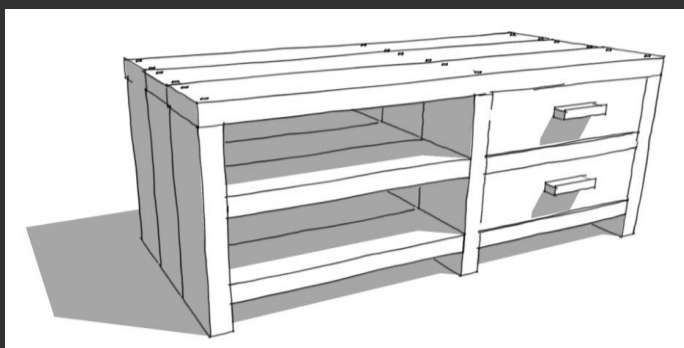

TV Cabinet type 2 (2 drawers)

Length: 1200mm/1500mm
Width 420mm
Height: 400mm
Plank thickness: 30mm/38mm
Number of drawers: 2

PRICE: from R3 400