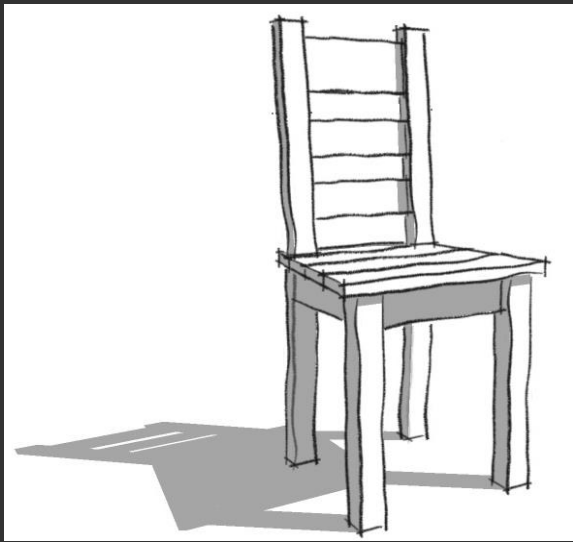

### TV Cabinet type 3 (hinged doors)

Length: 1200mm/1500mm  
Width 420mm  
Height: 400mm  
Plank thickness: 30mm/38mm

**PRICE:** from R3 400

Chair type 1

Seating Width 380mm/450mm  
Seating Height: 450mm  
Plank thickness: 22mm  
Rail thickness: 30mm  
Leg thickness: 50mm sq