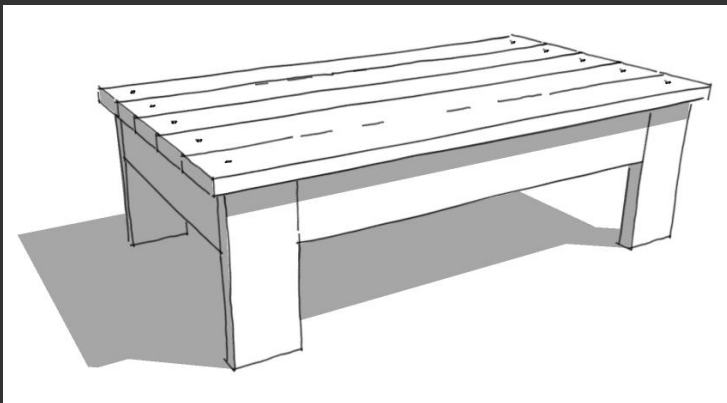

Length: 1500mm  
Width 300mm  
Height: 450mm  
Plank thickness: 35mm  
Leg dimensions: 38mm x 360mm

### Coffee Table 1

Length: 1200mm/1500mm/1800mm  
Width 750mm/900mm  
Height: 400mm  
Plank thickness: 30mm  
Leg thickness: 75mm sq

**PRICE:** from R1 700

### Coffee Table 2 (2 or 4 drawer option)

Length: 1200mm/1500mm/1800mm  
Width 750mm/900mm  
Height: 400mm  
Plank thickness: 30mm  
Leg thickness: 75mm sq  
Drawer: 400mm x 140mm high

**PRICE:** from R2 450