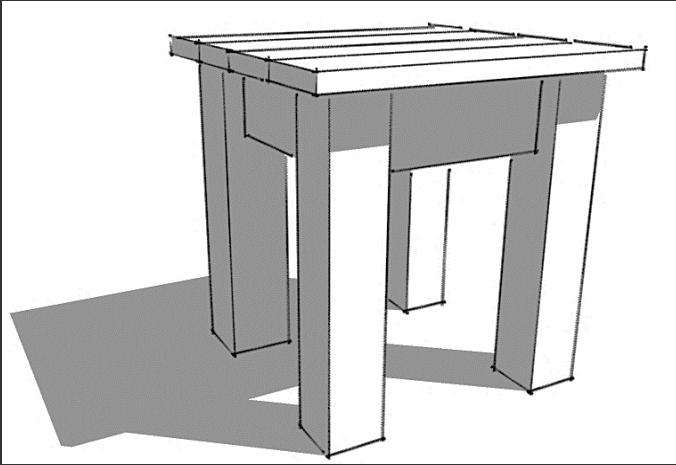

### Coffee Table 2 (2 or 4 drawer option)

Length: 1200mm/1500mm/1800mm  
Width 750mm/900mm  
Height: 400mm  
Plank thickness: 30mm  
Leg thickness: 75mm sq  
Drawer: 400mm x 140mm high

**PRICE:** from R2 450

### Coffee Table 3

Length: 1200mm/1500mm/1800mm  
Width 750mm/900mm  
Height: 400mm  
Plank thickness: 30mm  
Leg dimensions: 35mm x 140mm

**PRICE:** from R1 700

### Coffee Table 4 (2 or 4 drawer option)

Length: 1200mm/1500mm/1800mm  
Width 750mm/900mm  
Height: 400mm  
Plank thickness: 30mm  
Leg dimensions: 35mm x 140mm  
Drawer: 400mm x 140mm high

**PRICE:** from R2 450