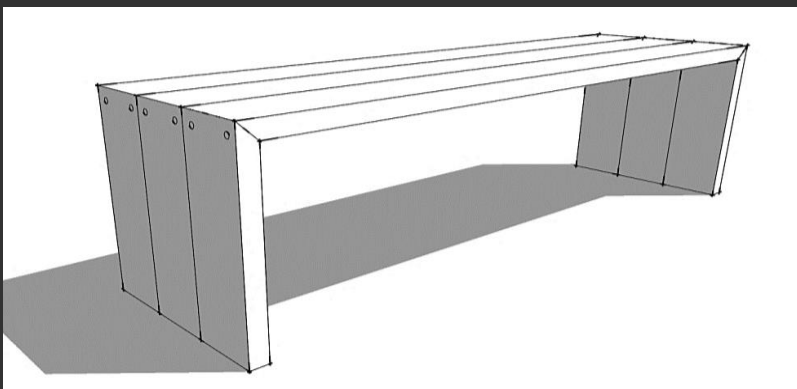

**Table 1**

Length: 1800m/2400mm  
Width 980mm  
Height: 750mm  
Plank thickness: 30mm/38mm  
Leg thickness: 90mm sq

**PRICE:** from R2 900

**Table 2** (Contemporary square)

Length: 1800m/2400mm  
Width 900mm  
Height: 750mm  
Plank thickness: 30mm  
Leg dimensions: 38mm x 140mm

**PRICE:** from R2 900

**Bench type 1** (3 plank) R350

Length: 1500mm  
Width 360mm  
Height: 450mm  
Plank thickness: 30mm  
Leg thickness: 75mm sq

**PRICE:** R1 700

**Bench type 2** (2 plank)

Length: 1500mm  
Width 300mm  
Height: 450mm  
Plank thickness: 30mm  
Leg thickness: 75mm sq

**PRICE:** R1 700

**Bench type 3**  
(contemporary square)

Length: 1500mm  
Width 360mm  
Height: 450mm  
Plank thickness: 35mm  
Leg dimensions: 35mm x 360mm

**PRICE:** R1 700

**Bench type 4**  
(contemporary chamfered)

Length: 1500mm  
Width 300mm  
Height: 450mm  
Plank thickness: 35mm  
Leg dimensions: 38mm x 360mm