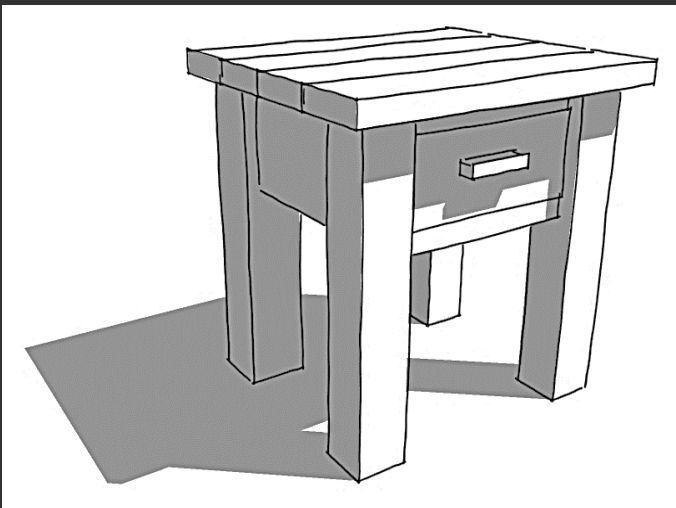

Bedside table 3 (with drawer)

Length: 440mm
Width 440mm
Height: 550mm
Plank thickness: 22mm/30mm
Leg thickness: 75mm sq

PRICE: R1 300