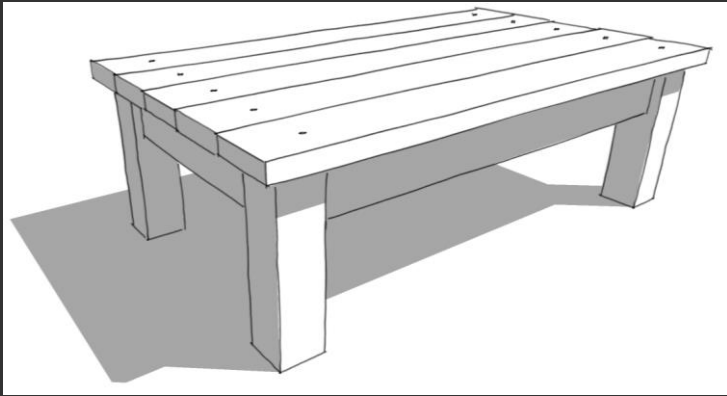

**Table 1**

Length: 1800m/2400mm  
Width 980mm  
Height: 750mm  
Plank thickness: 30mm/38mm  
Leg thickness: 90mm sq

**PRICE:** from R2 900

**Table 2** (Contemporary square)

Length: 1800m/2400mm  
Width 900mm  
Height: 750mm  
Plank thickness: 30mm  
Leg dimensions: 38mm x 140mm

**PRICE:** R1 700

**Bench type 3**  
(contemporary square)

Length: 1500mm  
Width 360mm  
Height: 450mm  
Plank thickness: 35mm  
Leg dimensions: 35mm x 360mm

**PRICE:** R1 700

**Bench type 4**  
(contemporary chamfered)

Length: 1500mm  
Width 300mm  
Height: 450mm  
Plank thickness: 35mm  
Leg dimensions: 38mm x 360mm