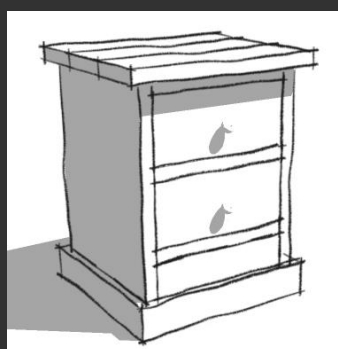

Length: 800mm  
 Width 450mm  
 Height: 750mm  
 Plank thickness: 18mm/30mm  
 Number of drawers: 4

**PRICE:** Approx R1 700

**NOT YET AVAILABLE**

Chest of drawers type 3

Length: 450mm  
 Width 450mm  
 Height: 600mm  
 Plank thickness: 18mm/30mm  
 Number of drawers: 3

**PRICE:** Approx R1100

**NOT YET AVAILABLE**

Chest of drawers type 1

Length: 800mm  
 Width 450mm  
 Height: 600mm  
 Plank thickness: 18mm/30mm  
 Number of drawers: 2

**PRICE:** Approx R1100

**NOT YET AVAILABLE**