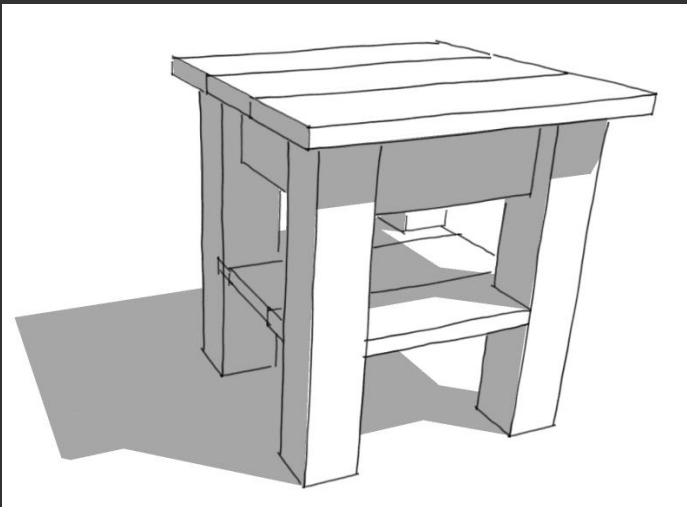

Bedside table 2

Length: 440mm
Width 550mm
Height: 400mm
Plank thickness: 22mm/30mm
Leg thickness: 75mm sq

PRICE: R1150