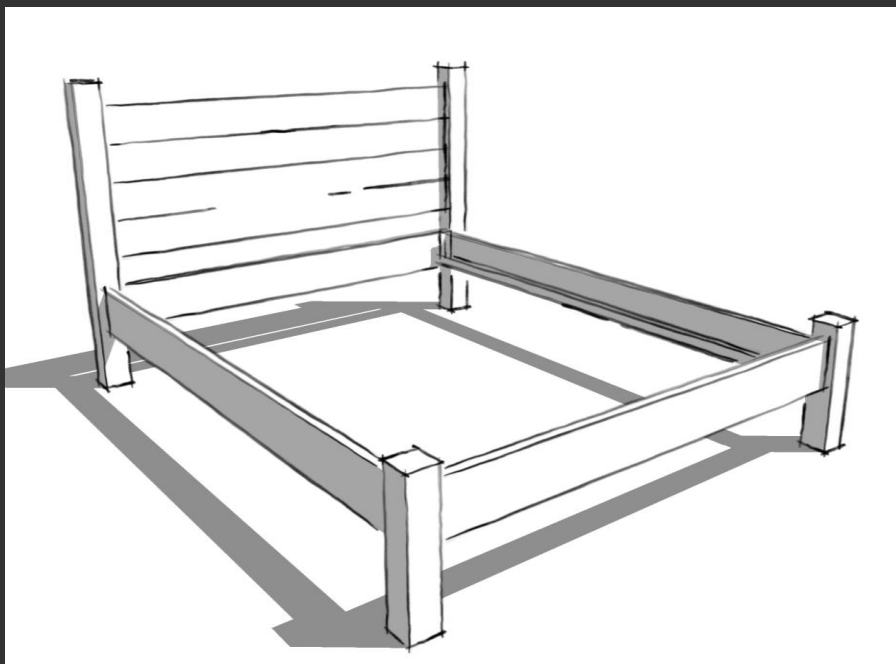

### TV Cabinet type 3 (hinged doors)

Length: 1200mm/1500mm  
Width 420mm  
Height: 400mm  
Plank thickness: 30mm/38mm

**PRICE:** from R3 400

Chair type 1

Seating Width 380mm/450mm  
Seating Height: 450mm  
Plank thickness: 22mm  
Rail thickness: 30mm  
Leg thickness: 50mm sq

**PRICE:** TBC

Chair type 2

Seating Width 380mm/450mm  
Seating Height: 450mm  
Plank thickness: 22mm  
Rail thickness: 30mm  
Leg thickness: 50mm sq

**PRICE:** TBC

Double Bed

Size: 1500mm x 2100mm  
Headboard height: 1000mm  
Plank thickness: 22mm  
Rail thickness: 30mm  
Leg thickness: 90mm sq